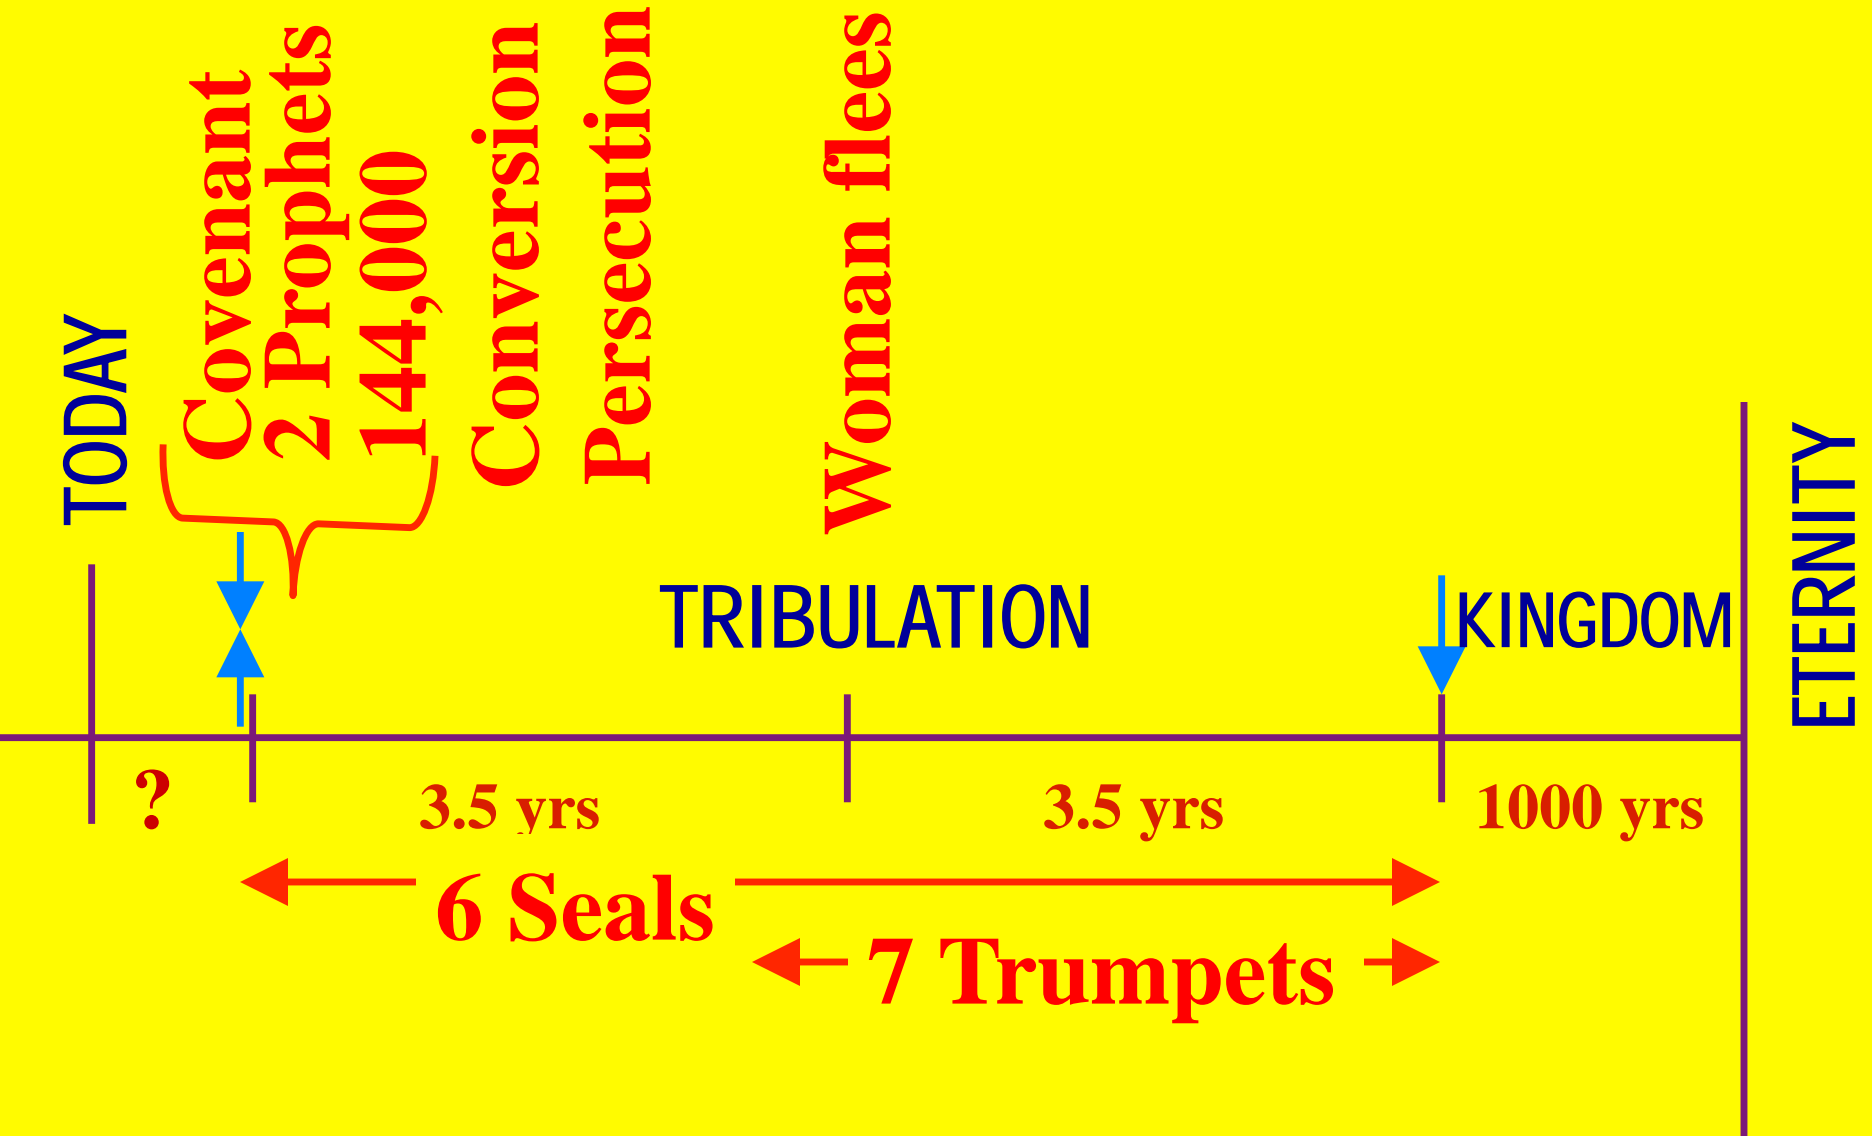

- ✓ Seed of Woman - Murderer
- ✓ Seth's Line - Corruption
- ✓ Abraham - Ishmael
- ✓ Israel in Egypt - Bondage
- ✓ David - Saul
- ✓ Joash - Hidden
- ✓ Esther - Extermination
- ✓ Messiah - Herod, Cross

HEAVENLY EXPLANATION

- | | |
|---------------------------|---------------|
| 1. Main Characters | 12-13 |
| a. Woman | 12:1-2 |
| b. Dragon | 12:3-4 |
| c. Male Child | 12:5-6 |

MALE CHILD

- **Incarnation**
- **Rule**
- **Ascension**
- **Session**

HEAVENLY EXPLANATION

- 1. Main Characters** **12-13**
 - a. Woman** **12:1-2**
 - b. Dragon** **12:3-4**
 - c. Male Child** **12:5-6**
 - d. War & Wrath** **12:7-17**

WAR & WRATH

- **Warriors (7)**
- **Win (8-9)**
- **Worship (10-12)**
- **Persecution (13)**
- **Protection (14)**
- **Purging (15)**
- **Preservation (16)**
- **Persistence (17)**

END of the AGE

HEAVENLY EXPLANATION

- 1. Main Characters** **12-13**
 - a. Woman** **12:1-2**
 - b. Dragon** **12:3-4**
 - c. Male Child** **12:5-6**
 - d. War & Wrath** **12:7-17**
 - e. 1st Beast** **13:1-10**