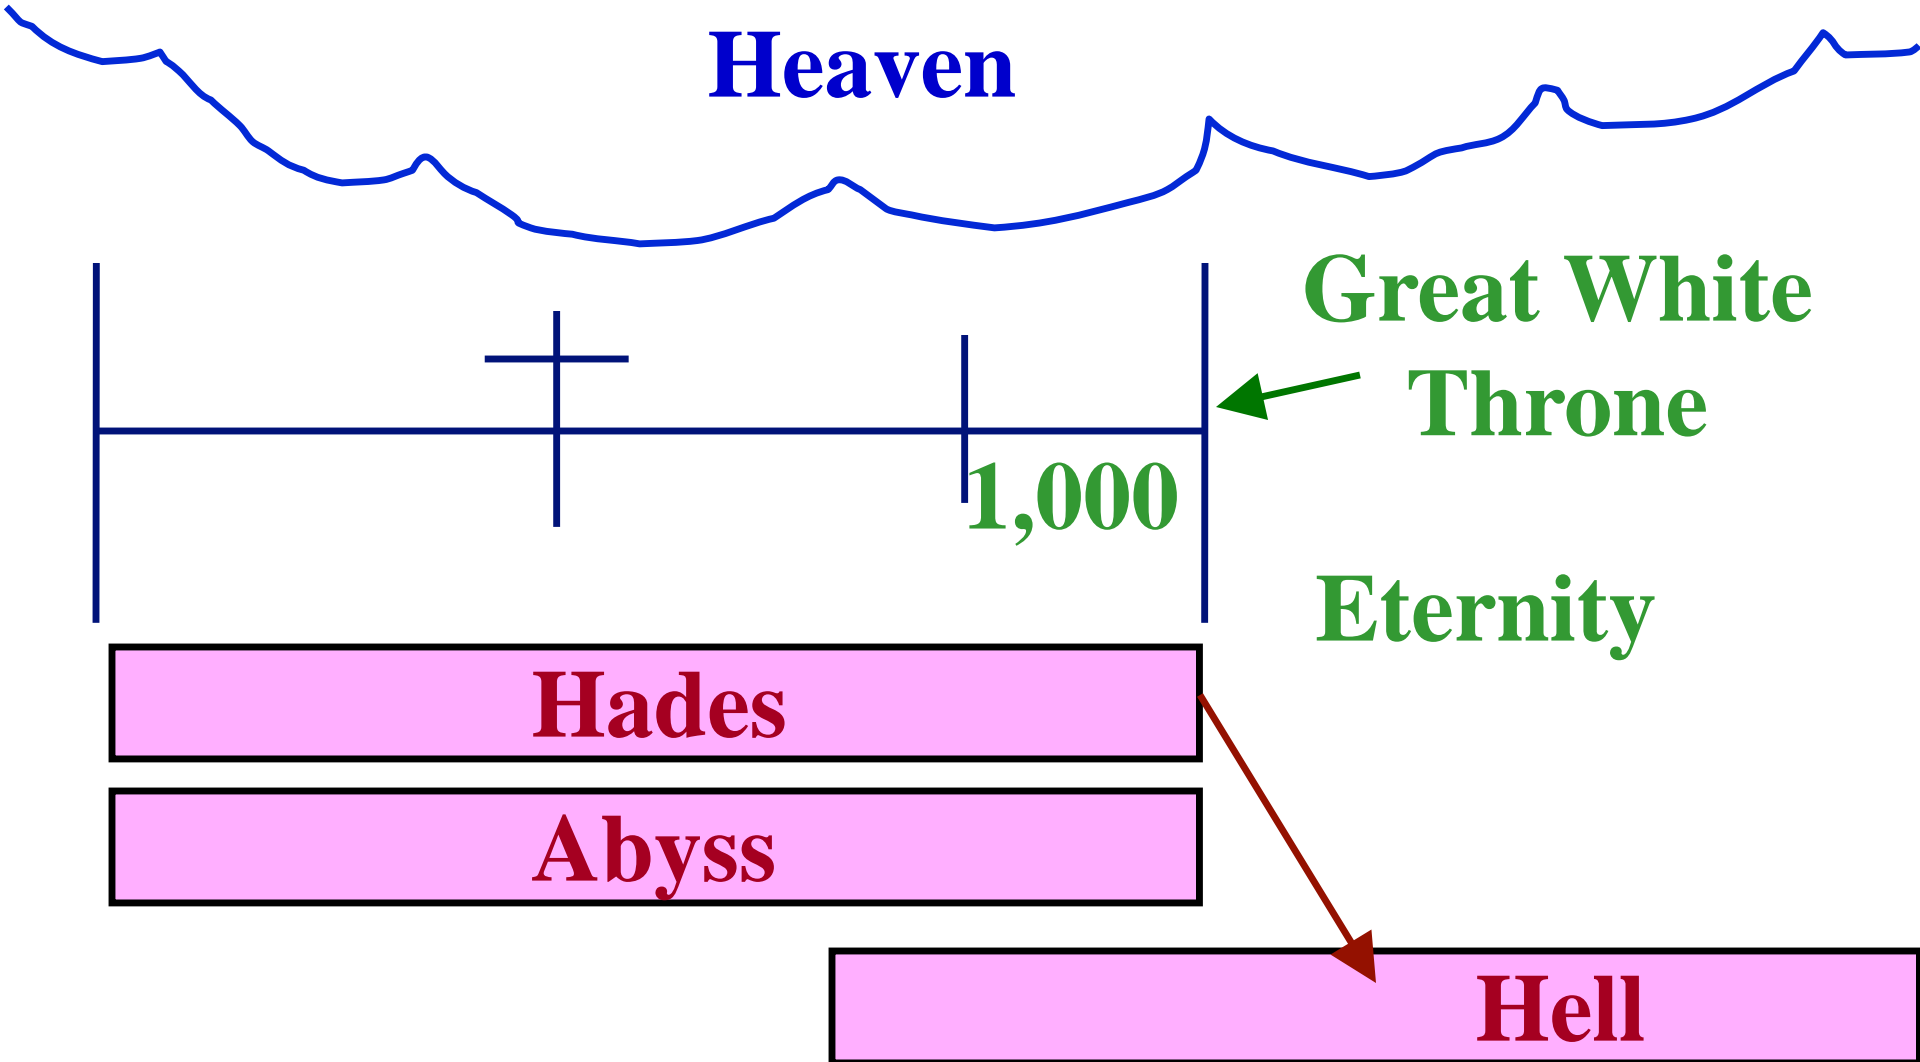

DESTINIES

Heaven

Great White
Throne

1,000

Eternity

Hades

Abyss

Hell