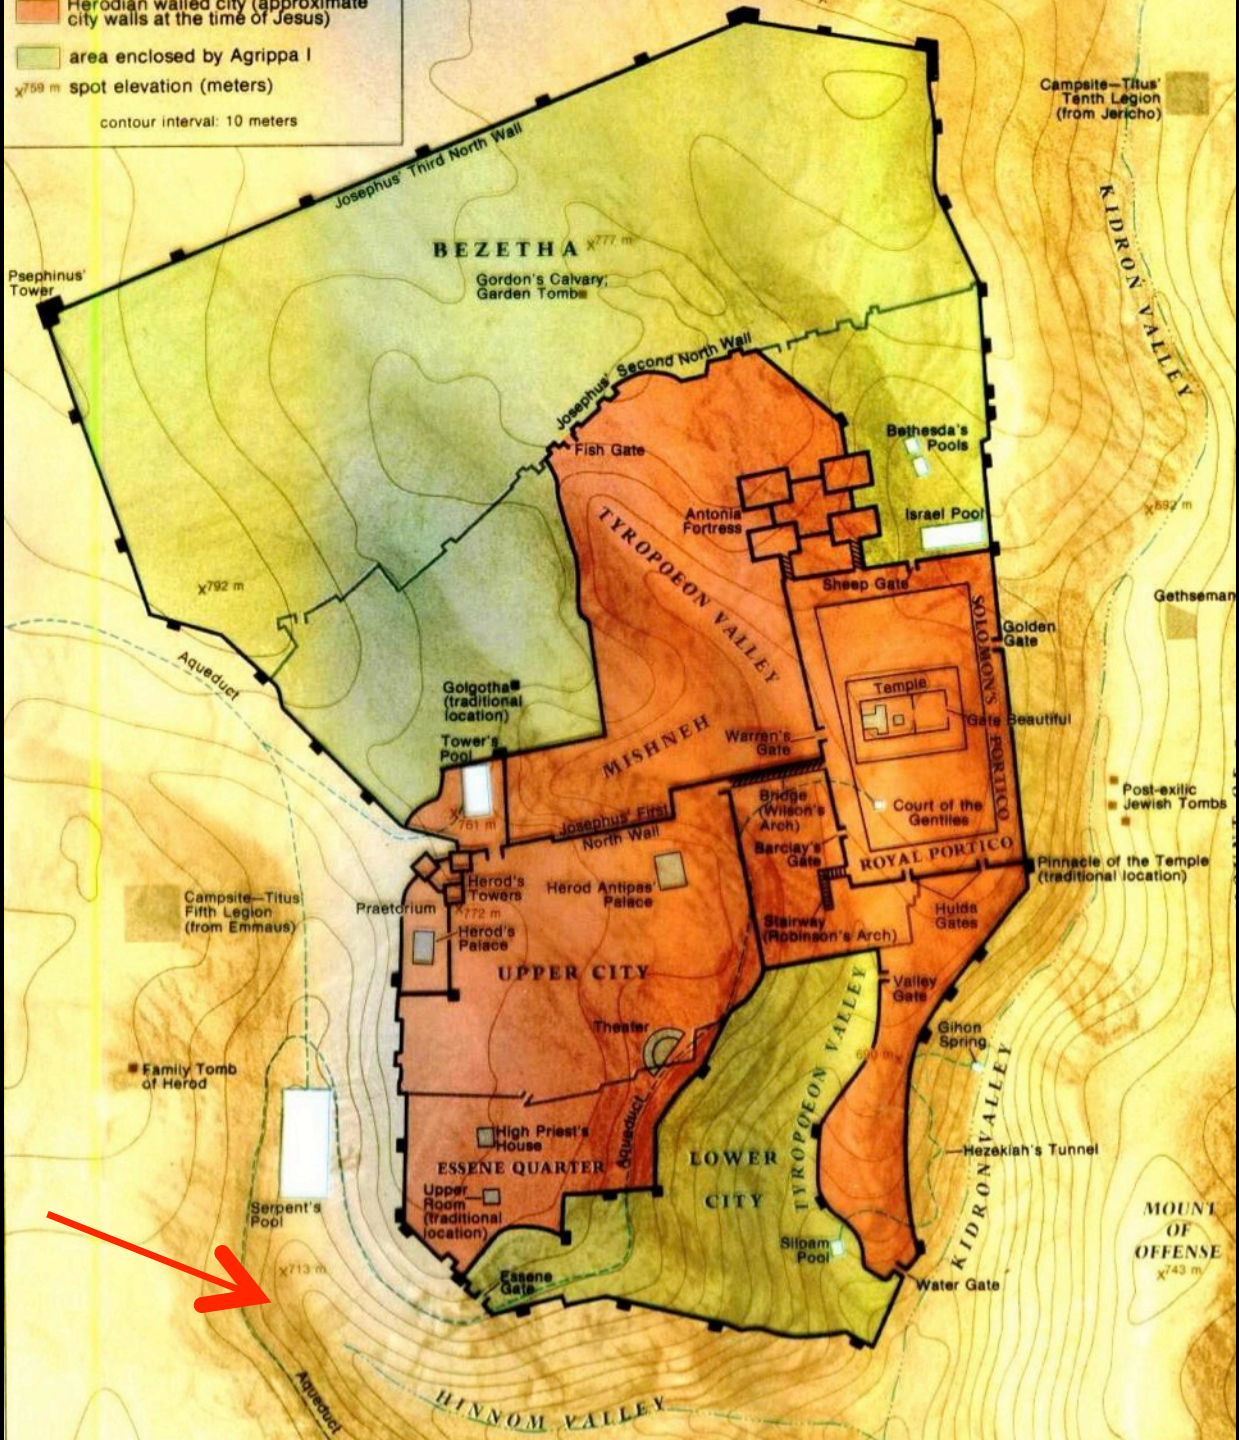

Heaven (ουρανος)

God's Abode

Believer's Home

Angel's Dwelling

Hades/Sheol (ᾠδης)

Place of Dead

Abyss (αβυσσος)

Demon's Prison

Gehenna (γεεννα)

Symbol for Hell

Herodian walled city (approximate city walls at the time of Jesus)
area enclosed by Agrippa I
spot elevation (meters)
contour interval: 10 meters

Hinnom Valley from Mt Zion