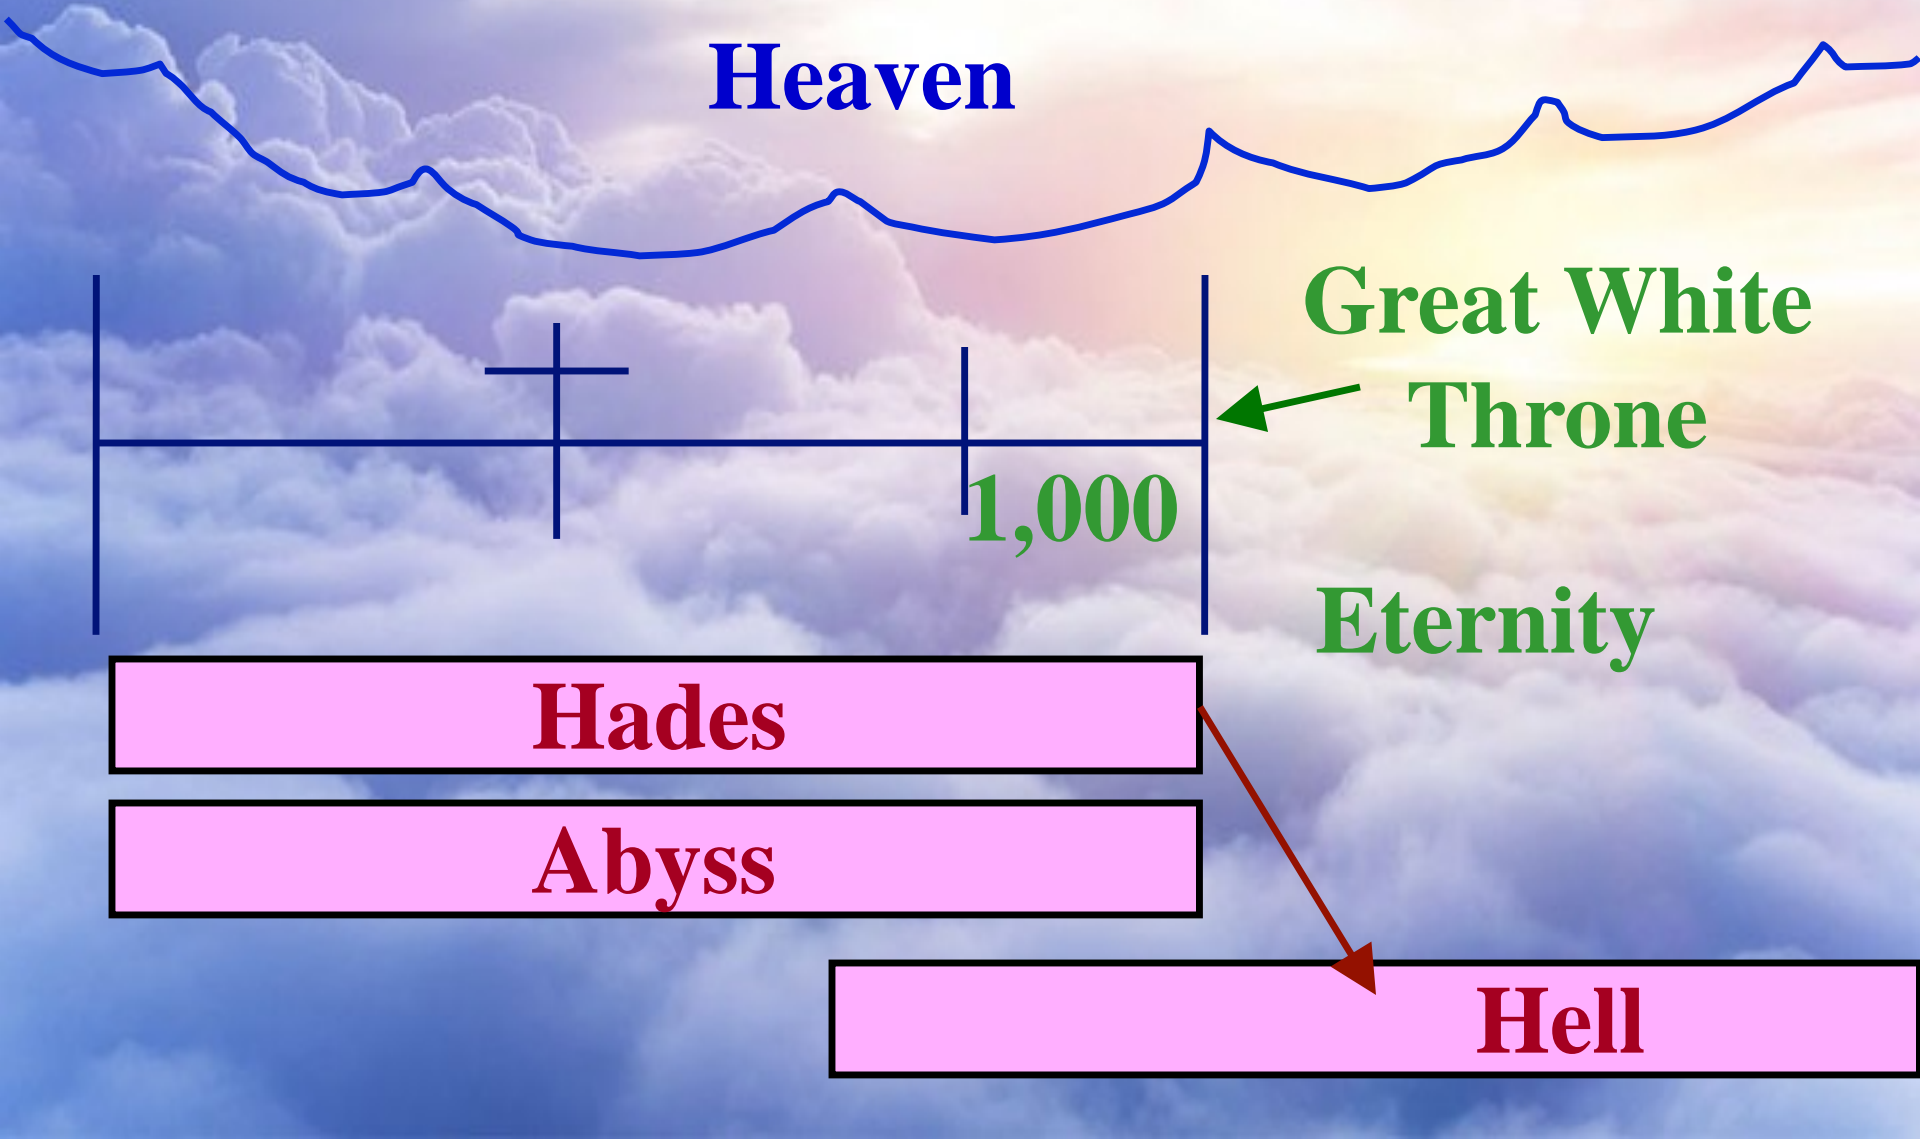

DESTINIES

Heaven

**Great White
Throne**

Eternity

1,000

Hades

Abyss

Hell