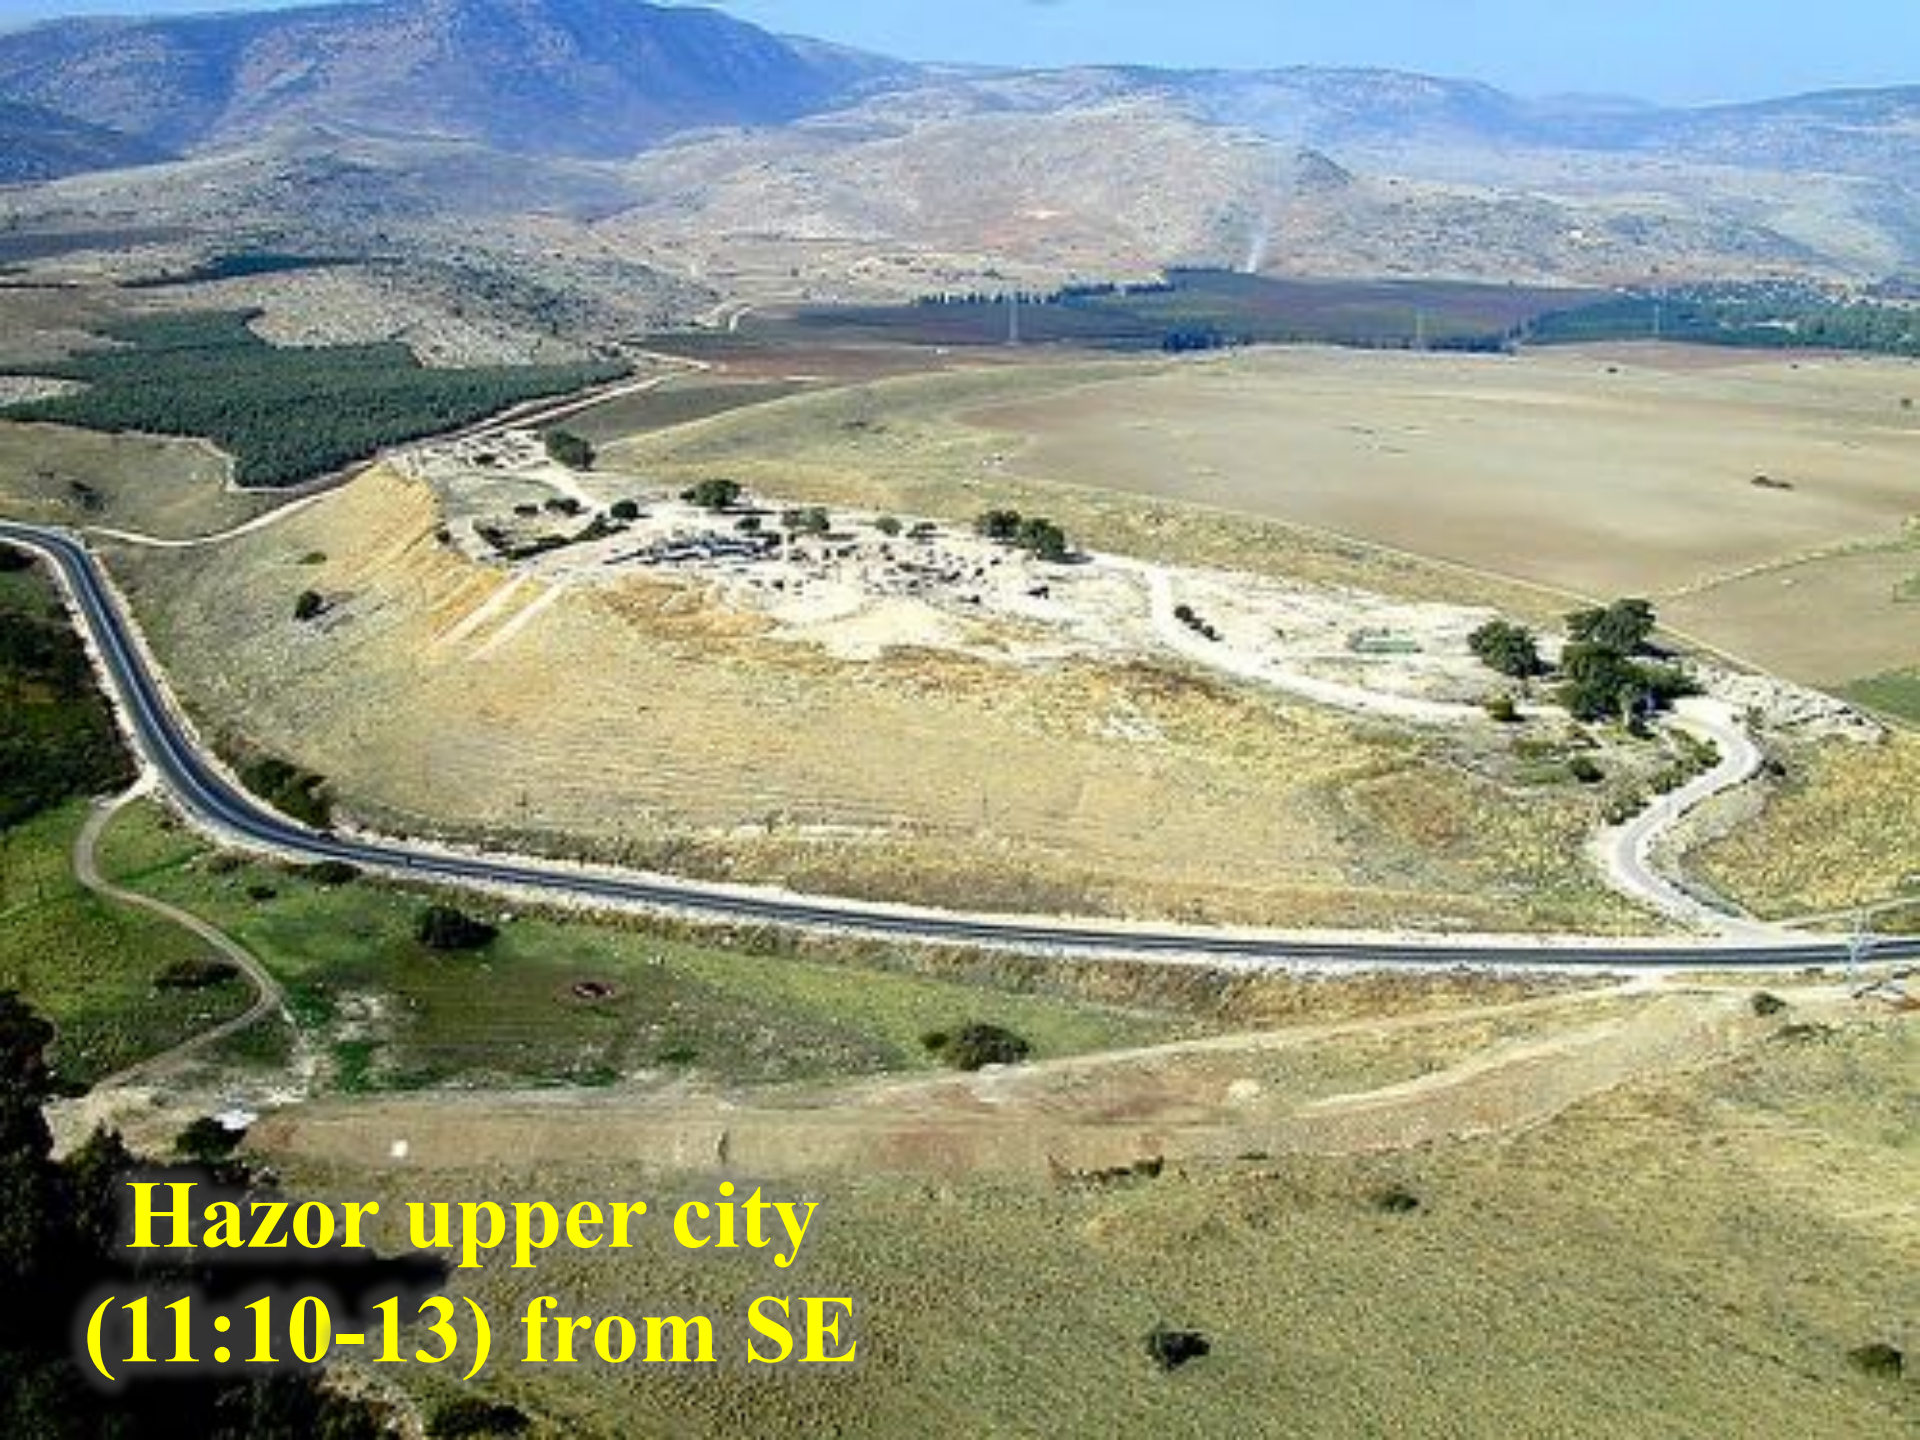

**Hazor upper city
(11:10-13) from SE**